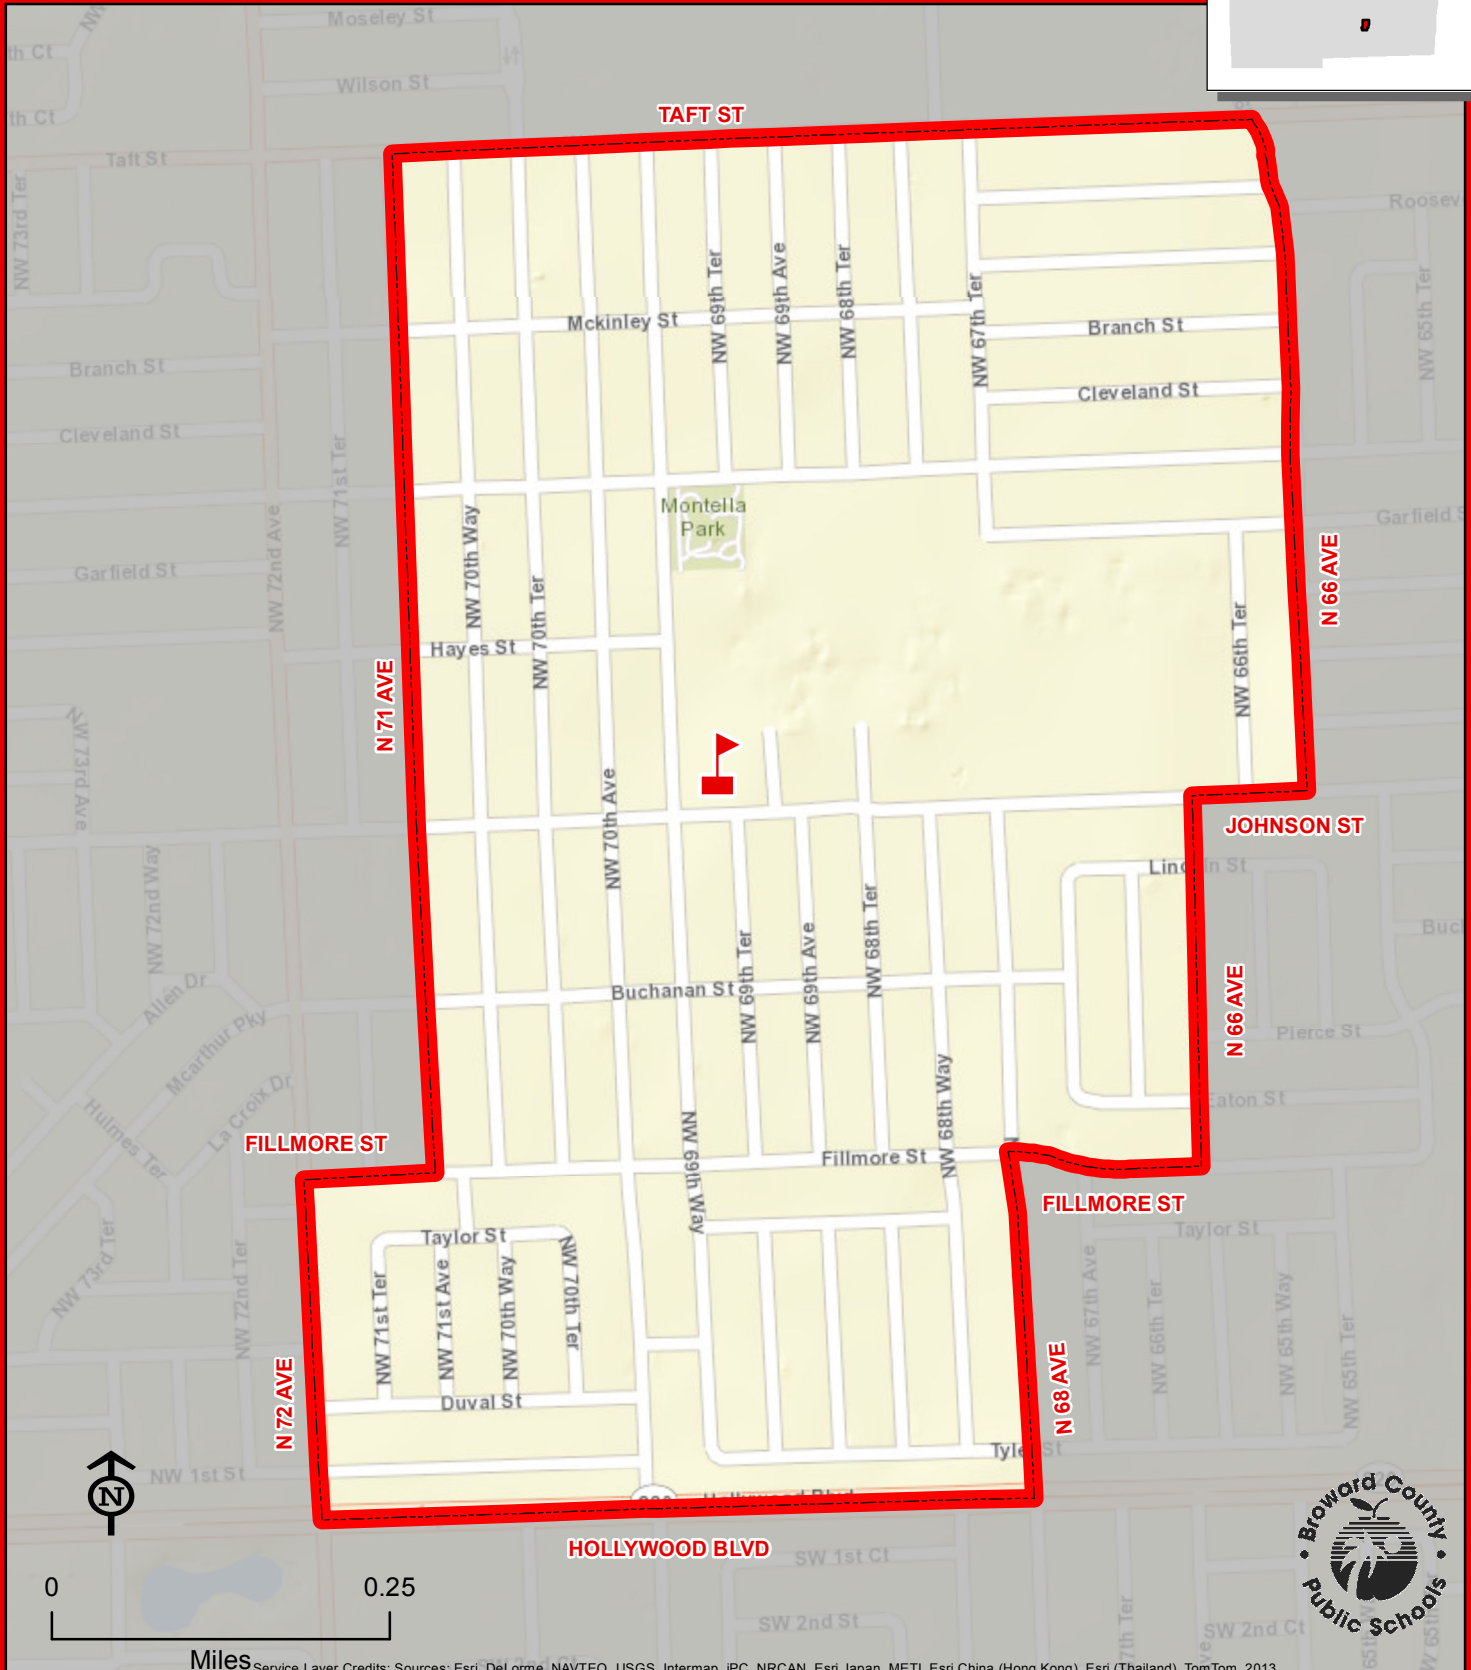

# HOLLYWOOD PARK ELEMENTARY SCHOOL

901 N 69 WAY  
HOLLYWOOD, FLORIDA 33024  
754-323-6250

**HOLLYWOOD PARK**

Service Layer Credits: Sources: Esri, DeLorme, NAVTEQ, USGS, Intermap, IPC, NRCAN, Esri Japan, METI, Esri China (Hong Kong), Esri (Thailand), TomTom, 2013

THIS MAP IS FOR CONCEPTUAL PURPOSES ONLY AND SHOULD NOT BE USED FOR LEGAL BOUNDARY DETERMINATIONS